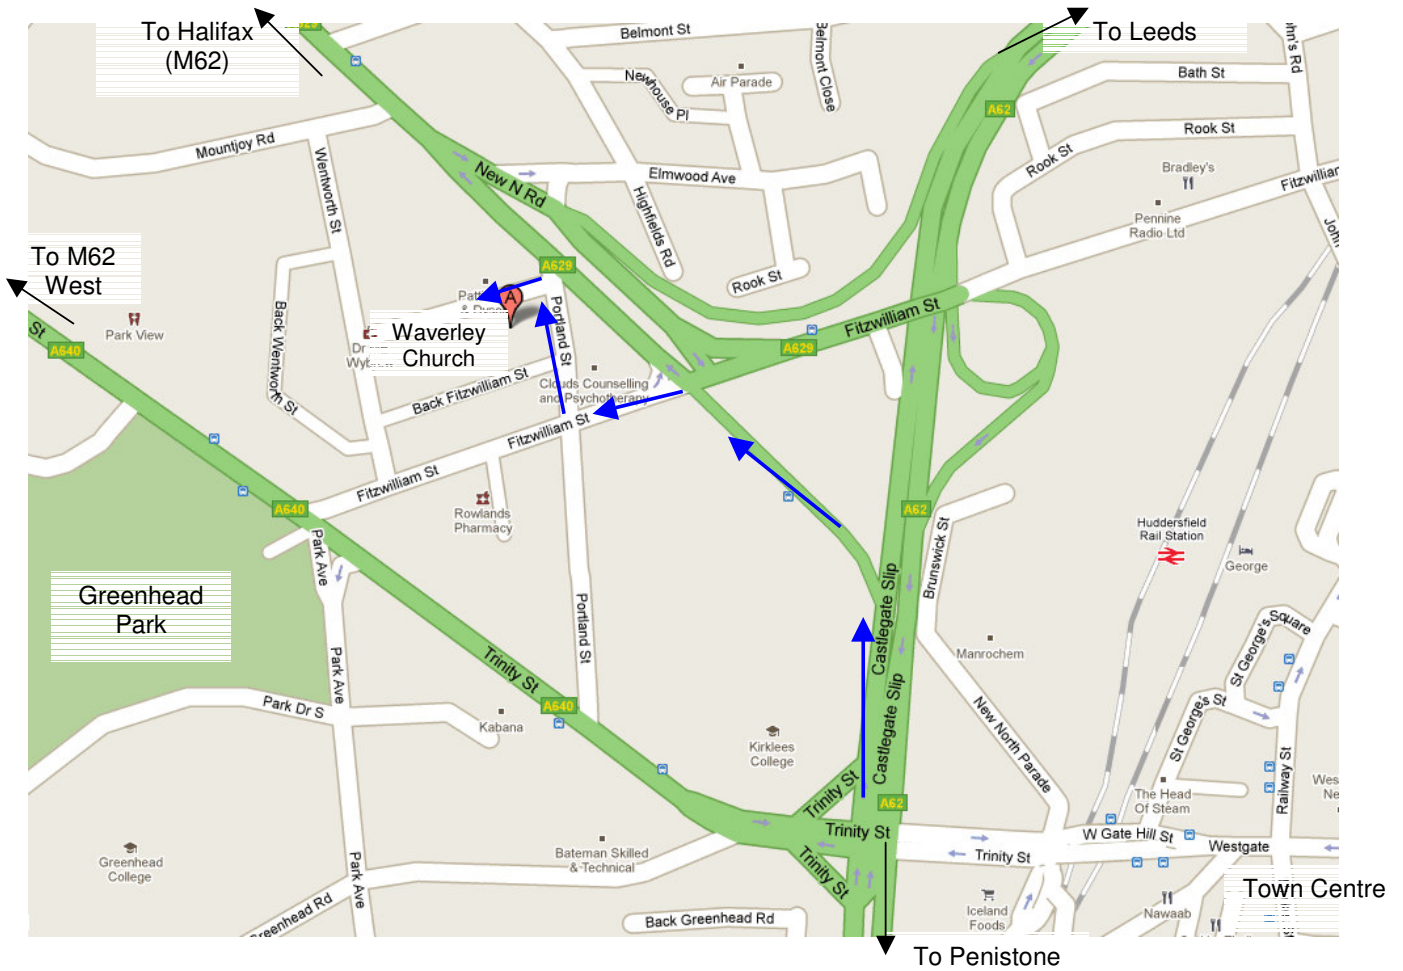

Saturday July 3rd at 7:30pm
 Joint Concert with Pennine Singers
 Waverley United Reform Church, Huddersfield

Waverley United Reform Church, Waverley Road, Huddersfield, HD1 5NA

From Huddersfield Ring Road (Clockwise)

- Left at A629 (signed Halifax M62East) 100 yds
- at mini roundabout turn Left into Fitzwilliam Street 20 yds
- turn Right onto Portland Street 50 yds
- turn Left (before reaching main road) into Waverley Road.

Waverley United Reform Church on Left

Parking on roads around this area. Very limited. **Please try to share cars.**